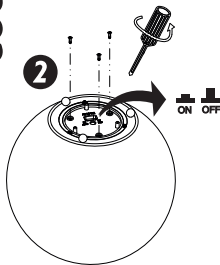

LUXFORM
LIGHTING

1

2

3

4

Art.no 27151

SOLAR
FLAME LANTERN
COCO

C1

C7

C9

L13

L15

P9

P11

M2

M5

M12

M18

M19

LB009376

MADE IN CHINA