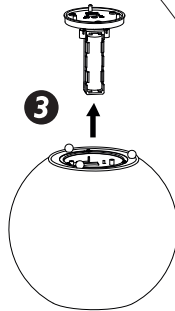

LUXFORM
LIGHTING

1

2

3

4

Art.no 27151

SOLAR
FLAME LANTERN
COCO

C1

C7

C9

L13

L15

P9

P11

M2

M5

M12

M18

M19

LB009376

MADE IN CHINA